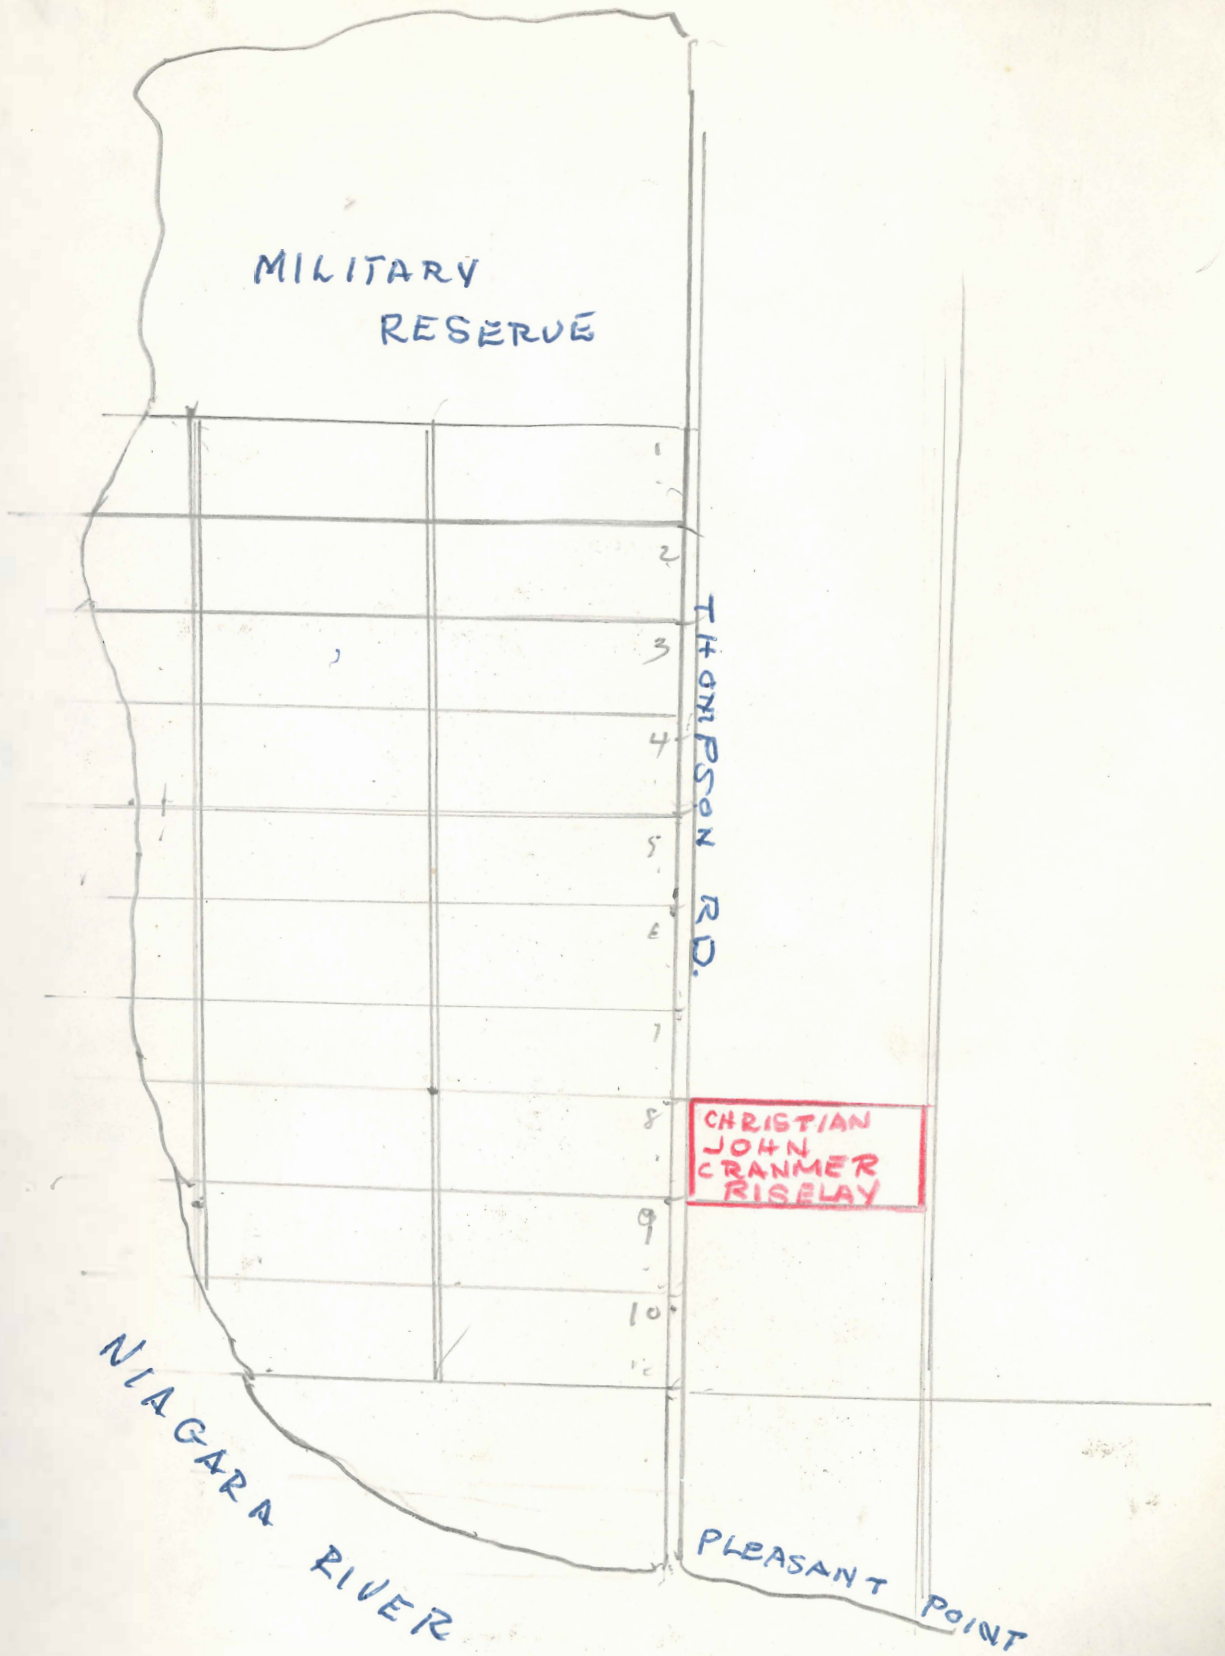

JOHN MILLER to CRANMER LOT 8-3CON.