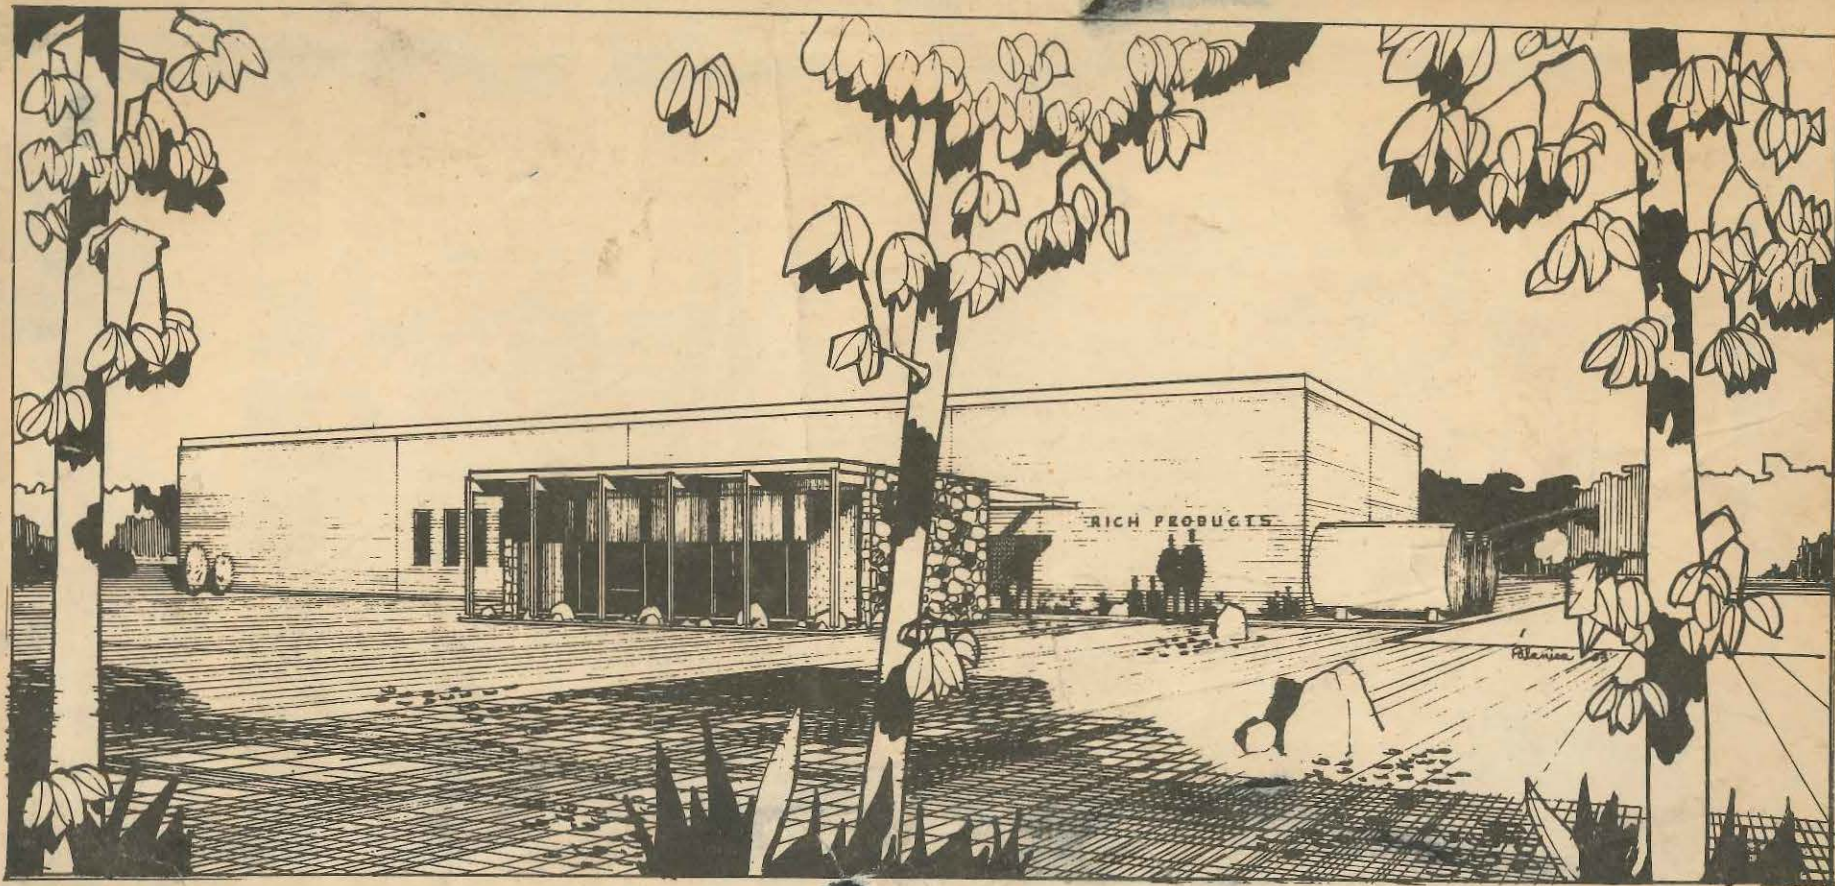

SKETCH OF THE PROPOSED RICH PRODUCTS OF CANADA LTD. BUILDING. DONALD N. CHAPMAN, NIAGARA FALLS, ARCHITECT

Opened Feb. 1964.

addition to RICHES DAIRY:::
Dec. 1976.